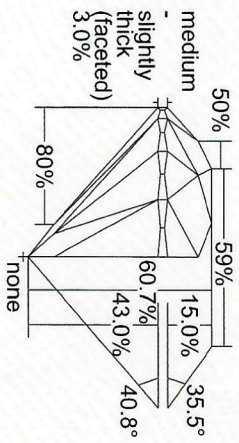

## GIA DIAMOND GRADING REPORT

May 13, 2015

GIA Report Number ..... 1152137028

Shape and Cutting Style ..... Round Brilliant

Measurements ..... 8.12 - 8.17 x 4.94 mm

### GRADING RESULTS

Carat Weight ..... 2.01 carat

Color Grade ..... D

Clarity Grade ..... VS2

Cut Grade ..... Excellent

### PROPORTIONS