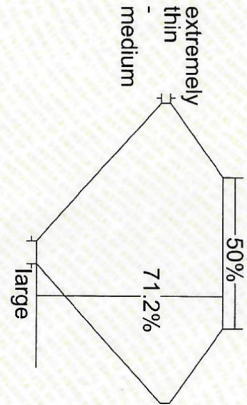

GIA®

GIA REPORT
6193246849
Verify this report at gia.edu

GIA NATURAL DIAMOND GRADING REPORT

April 10, 2018

GIA Report Number 6193246849

Shape and Cutting Style Old Mine Brilliant

Measurements 10.65 x 10.21 x 7.27 mm

GRADING RESULTS

Carat Weight 5.19 carat

Color Grade K

Clarity Grade SI2

ADDITIONAL GRADING INFORMATION

Polish Good

Symmetry Good

Fluorescence None

Inscription(s): GIA 6193246849

Comments: Additional clouds, pinpoints and surface graining are not shown.

PROPORTIONS

Profile not to actual proportions

CLARITY CHARACTERISTICS

KEY TO SYMBOLS*

- Feather
- Indented Natural
- Cavity
- Chip
- Crystal
- Needle
- Cloud
- Extra Facet

* Red symbols denote internal characteristics (inclusions). Green or black symbols denote external characteristics (blemishes). Diagram is an approximate representation of the diamond, and symbols shown indicate type, position, and approximate size of clarity characteristics. All clarity characteristics may not be shown. Details of finish are not shown.