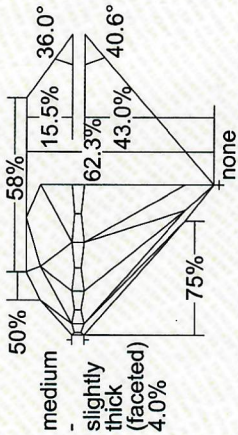

GIA REPORT
6302218909

Verify this report at gia.edu

GIA NATURAL DIAMOND GRADING REPORT

August 23, 2018
GIA Report Number 6302218909
Shape and Cutting Style ..... Round Brilliant
Measurements ..... 7.23 - 7.31 x 4.53 mm

GRADING RESULTS

Carat Weight ..... 1.50 carat
Color Grade ..... H
Clarity Grade SI2
Cut Grade ..... Excellent

ADDITIONAL GRADING INFORMATION

Polish ..... Excellent
Symmetry ..... Very Good
Fluorescence ..... None
Inscription(s): GIA 6302218909
Comments: Clarity grade is based on clouds that are not shown. Surface graining is not shown.

PROPORTIONS

Profile to actual proportions

GRADING SCALES

GIA COLOR SCALE	GIA CLARITY SCALE	GIA CUT SCALE
D E F G H I J K L M N O P Q R S T U V W X Y Z	FLAWLESS INTERNALLY FLAWLESS VVS₁ VVS₂ VS₁ VS₂ SI₁ SI₂ I₁ I₂ I₃	EXCELLENT VERY GOOD GOOD FAIR POOR
COLORLESS	VERY VERY SLIGHTLY INCLUDED	
NEAR COLORLESS	VERY SLIGHTLY INCLUDED	
FAINT	SLIGHTLY INCLUDED	
VERY LIGHT	INCLUDED	
LIGHT