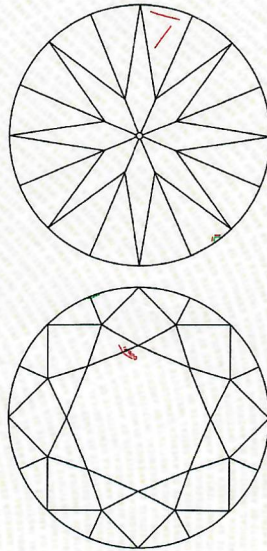

CLARITY CHARACTERISTICS

KEY TO SYMBOLS*
○ Crystal
~ Feather
/ Needle
▲ Indented Natural
▲ Natural

* Red symbols denote internal characteristics (inclusions). Green or black symbols denote external characteristics (blemishes). Diagram is an approximate representation of the diamond, and symbols shown indicate type, position, and approximate size of clarity characteristics. All clarity characteristics may not be shown. Details of finish are not shown.

reportcheck.gia.edu

The results documented in this report refer only to the diamond described, and were obtained using the techniques and equipment available to GIA at the time of examination. This report is not a guarantee or valuation. For additional information and important limitations and disclaimers, please see GIA.edu/terms or call +1 800 421 7250 or +1 760 603 4500. ©2018 Gemological Institute of America, Inc.

1005215597

DIA